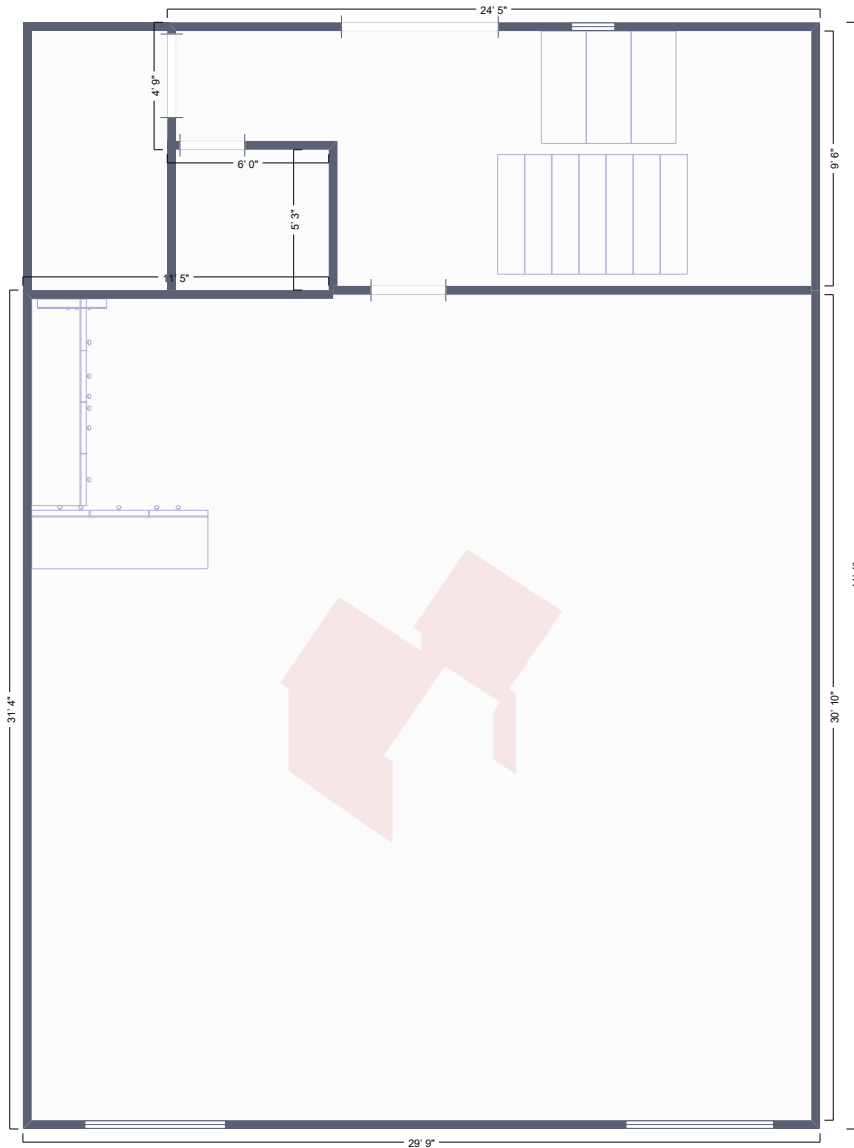

# Floorplan

5 St. Johns Business Park, Lutterworth, LE17 4HB

Ground floor  
890 sqft (82.7 sqm)

First floor  
1,027 sqft (95.4 sqm)